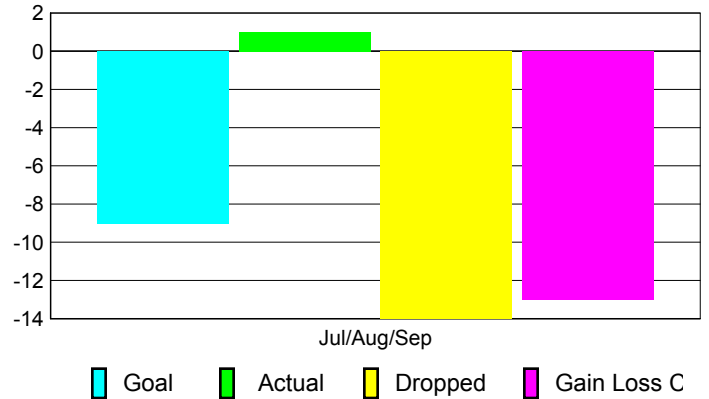

Membership Results 2010-2011

Goal, New, Dropped, Gain/Loss