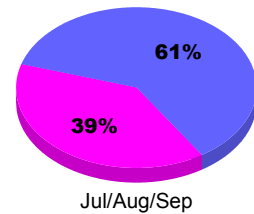

Membership Results
2010-2011

Membership
2009-2010

Month	Net Memb Goal	Actual New Memb	Actual Dropped Memb	Gain/Loss of Memb	Gain/Loss of Memb
Jul/Aug/Sep	-9	1	-14	-13	-14
Totals	-9	1	-14	-13	-14

Membership Results 2010-2011

Goal, New, Dropped, Gain/Loss

Comparison of Membership Gain/Loss

Current Year Compared to the Previous Year

Gender Comparison 2010-2011

■ Male ■ Female